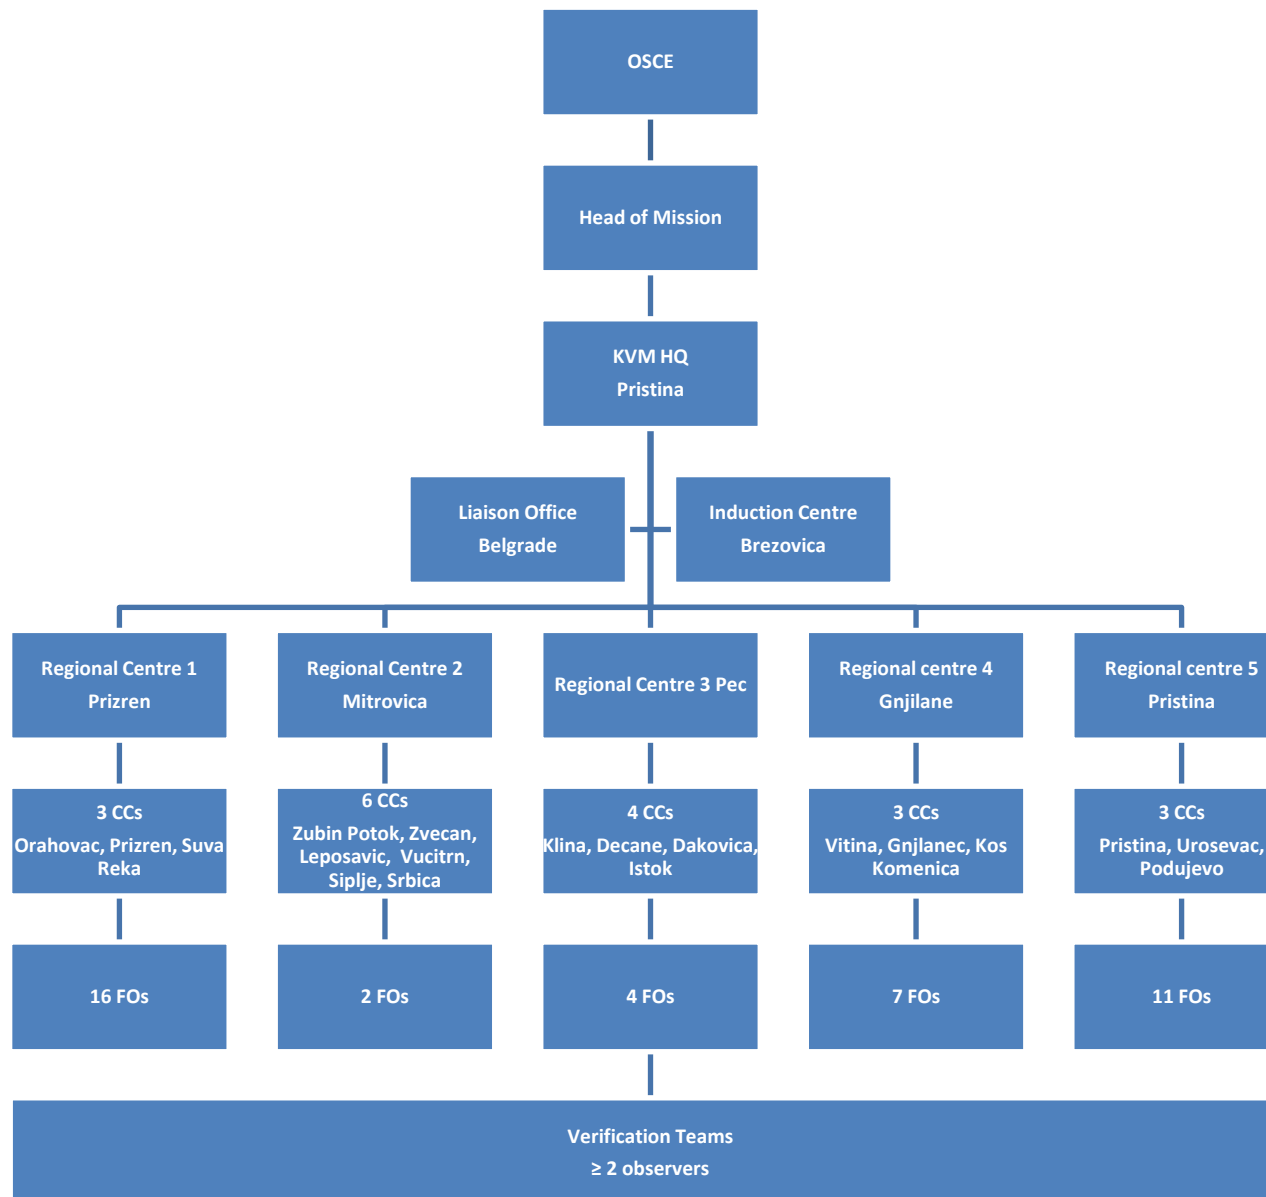

Appendix XII – OSCE KVM Command Structure As of 5th March 1999

According to OSCE KVM Manual

Appendix XIII – OSCE KVM Locations As of 5 th March 1999

According to the document KVM Locations as at March 1999

RC 1 PRIZREN	
Location	Status
RC Prizren	O
CC Orahovac	O
FO Orahovac	O
FO Zociste	P
FO Velika Krusa	O
FO Ratkovac	P
FO Malisevo	O
FO Ostroyub	P
CC Prizren	O
FO Zur	O
FO Dragas	O
FO Medvece	P
FO Planeja	P
CC Suva Reka	O
FO Slapuzane	O
FO Restane	O
FO Blace	O
FO Movjane	O
FO Vranic	P
FO Musutiste	P

RC 2 MITROVICA	
RC Mitrovica	O
CC Zubin Potok	O
CC Zvecan	O
CC Leposavic	O
CC Vucitrn	O
FO Preluzje	P
CC Siplje	O
CC Srbica	O
FO Rudnik	P

RC 3 PEC	
RC Pec	O
CC Klina	O
FO Kiljevo	P
CC Decane	O
FO Junik	P
CC Dakovica	O
FO Rogovo	O
CC Istok	P
FO Rakos	P