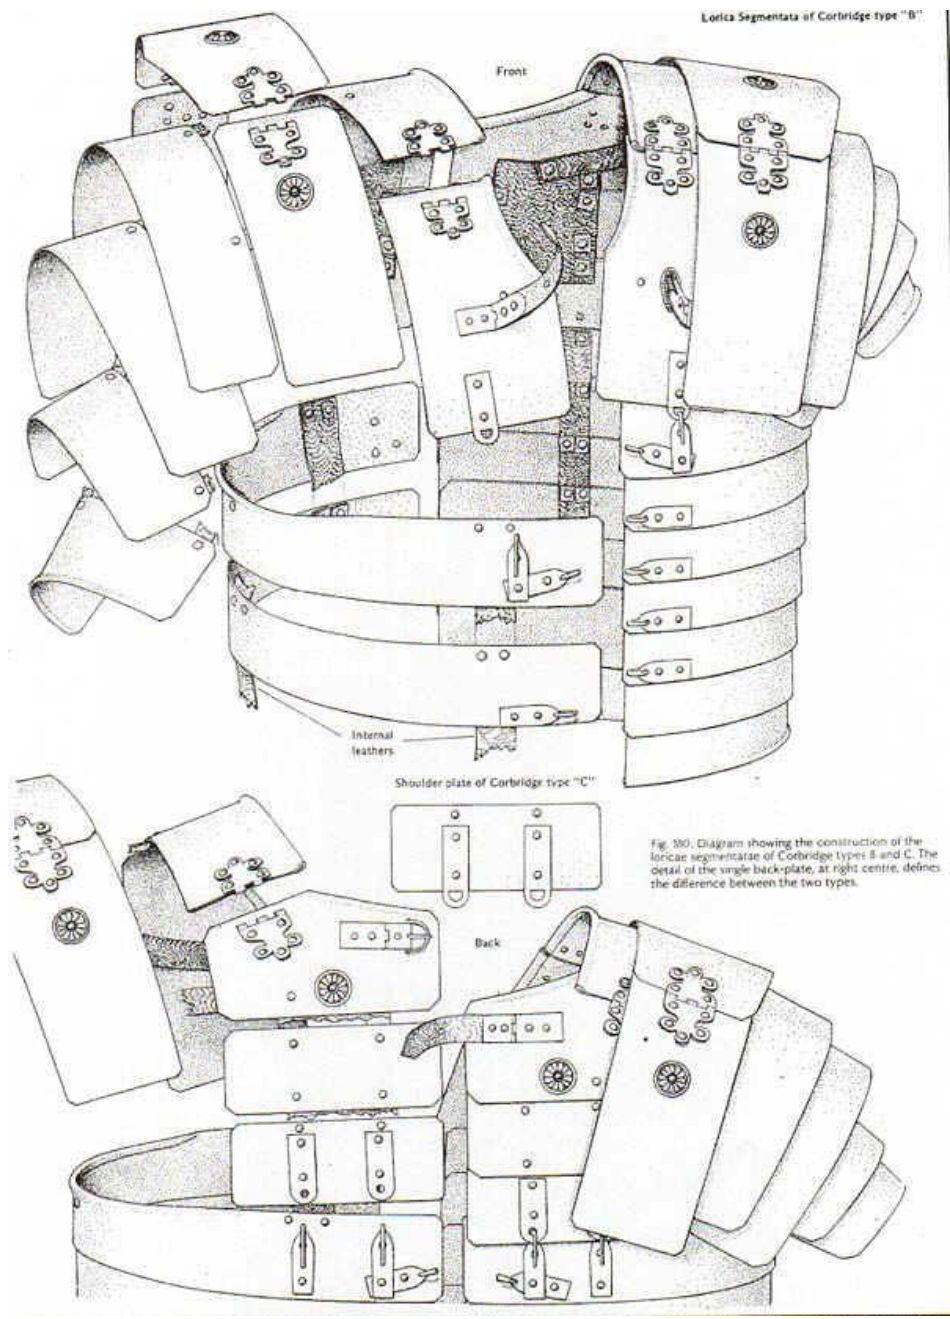

Obrazová príloha 17 lorica segmentata typ Corbridge B (zdroj : Robinson H. R. The armour of imperial Rome. First Edition. London. Arms and Armour Press. 1975. 200p., ISBN. ISBN 10: 0853682194 ISBN 13: 978-0853682196. pp. 178)