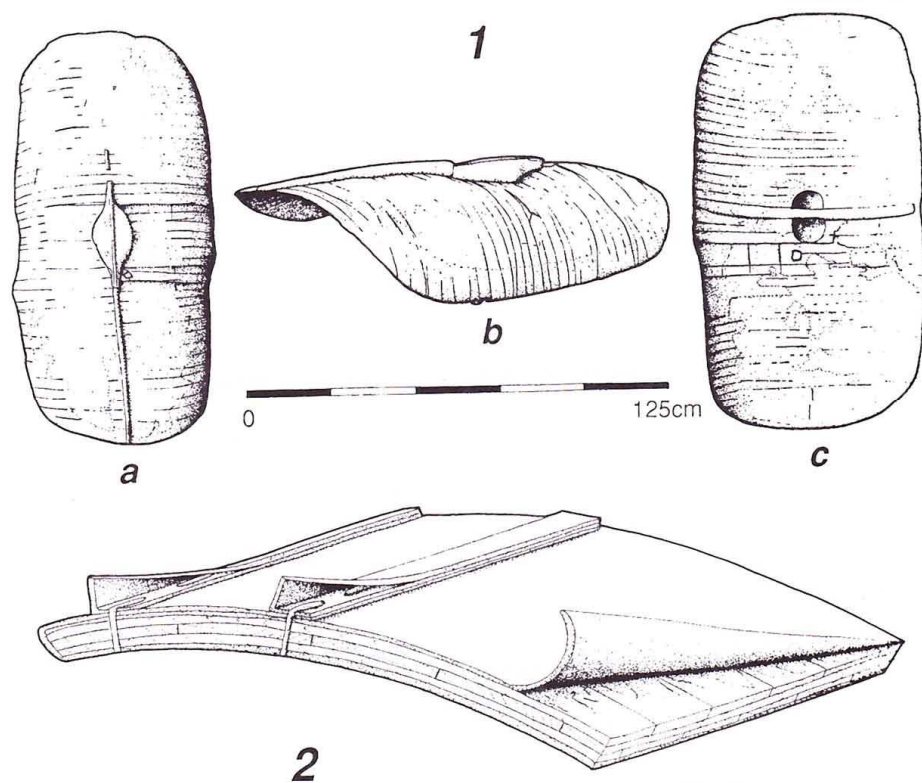

Obrazová príloha 17 lorica segmentata typ Corbridge B (zdroj : Robinson H. R. The armour of imperial Rome. First Edition. London. Arms and Armour Press. 1975. 200p., ISBN. ISBN 10: 0853682194 ISBN 13: 978-0853682196. pp. 178)

Fig. 380. Diagram showing the construction of the lorica segmentatae of Corbridge types B and C. The detail of the single back-plate, at right centre, defines the difference between the two types.

Obrazová príloha . 18 - út z Kasr el Harit (zdroj: Bishop, M.C., Coulsdon J.C.N. Roman military equipment: From Punic Wars to the fall of Rome. First Edition. London. B. T. Datsford Ltd. 1993. 256 p. ISBN: 0 7134 6637 5 pp. 58)